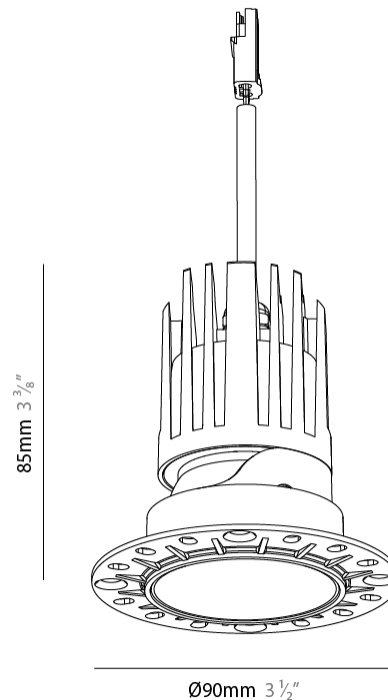

GENERAL

Series: Bioniq Evo
Partner: Prolicht
Division: Architectural
Installation: Trimless
Product Type: Downlight
Mounting Location: Ceiling
Light Distribution: Adjustable / Direct

PHYSICAL

Aperture Sizes - Downlights: 2"
Shape: Round
Diameter (mm): 90
Diameter (in): 3 1/2
Height (mm): 85
Depth (mm): 100
Height (in): 3 3/8
Depth (in): 3 15/16
Ceiling Thickness (mm): 10 - 50
Ceiling Thickness (in): 3/8 - 1 15/16
Weight (kg): 0.8
Fixture Finish: [SSR / BKV / CWI / CRY / HAB / UFT / ITA / RUA / FTG / MYG / LOD / PUS / FRO / FUP / KIA / POP / BLS / SPG / MEY / GOH / CHC / COM / ABZ / JAG / OBR / MOS / ROR](#)
Fixture Material: Extruded Aluminum
Cut-out Measurements: Ø 55mm/2 3/16"

ELECTRICAL

Lamp Type: LED (Zhaga Standard)
Input Wattage (W): 9.2
Total Output Wattage (W): 8.2
Dimming: Non-dimming / DALI Dimming / MATTER Dimming
Driver Included: No
Driver Location: Remote
Driver Type: Constant Current - Universal
Driver Class: Class 2
Constant Current (mA): 250mA
Upon Request: 0-10V Dimming / Phase Dimming

LED

Color Temperature (°K): [2400 / 2700 / 3000 / 3500 / 4000](#)
Max. Delivered Lumen (lm): Max 922
Nominal Lumen (lm): 1456
CRI: >90 CRI
Efficiency (%): 100.7
Lamp Life (hrs): 50000

OPTICAL

Beam Angle: [24 / 32 / 46 / 56](#)
Adjustability: Rotational 350° / Tilt 30°

RATINGS AND CERTIFICATIONS

Certified By: Certified for North American Standards
IP rating: IP65
Glare Rating: ≤ 10

PROJECT

TYPE

SPECIFIER

QUANTITY

DATE